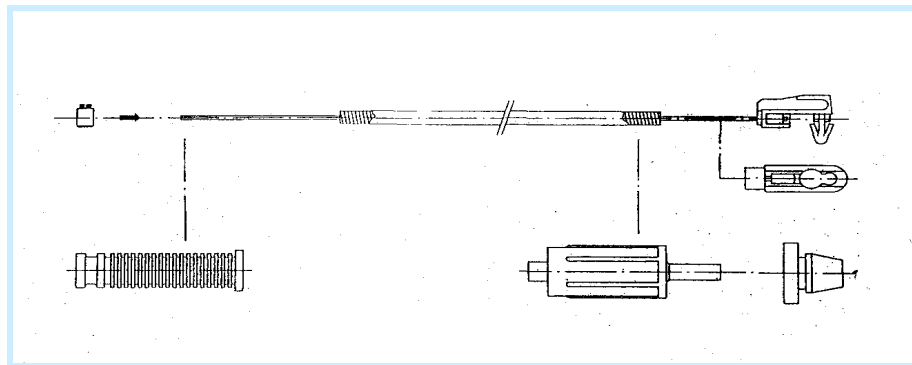

07.0354

35.0343