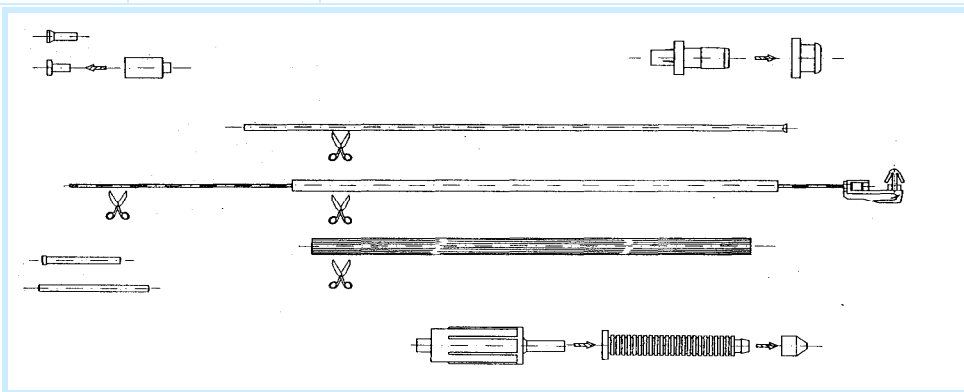

41.0347

41.0357