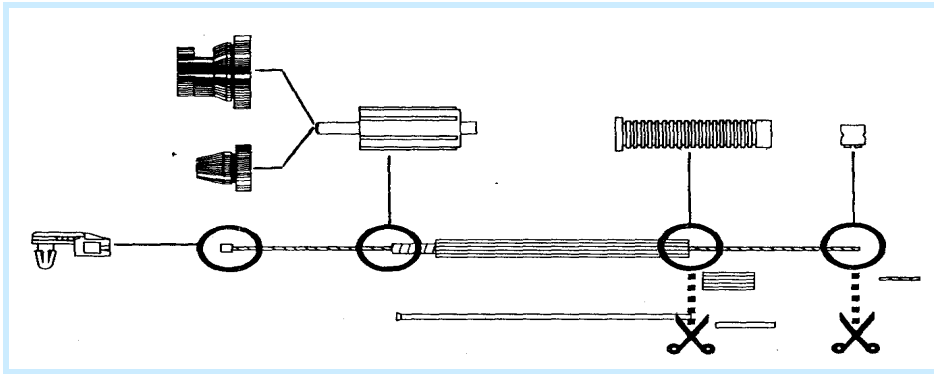

ACCELERATOR CABLES

COMANDI ACCELERATORE A PEDALE * CABLES D'ACCELERATEUR * VERGASERZUGE